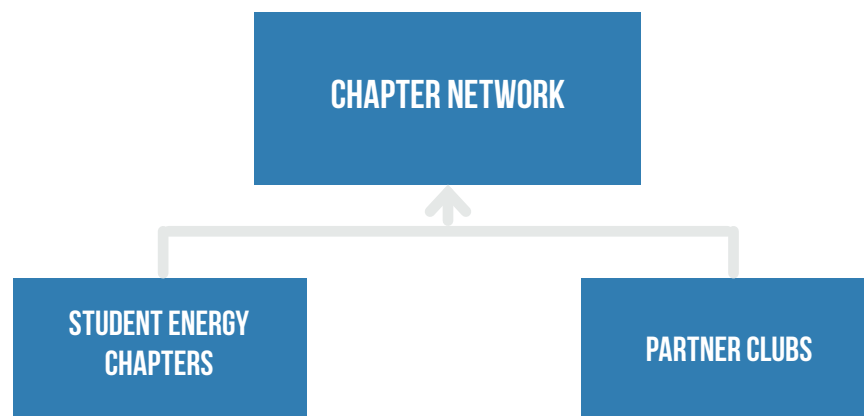

EXPECTATIONS

The primary goal of Chapters is to give students the opportunity to foster their own enernerd community and take action on energy.

Student Energy sees the Chapter Program as a key part of what we do and will expect chapters to achieve a certain level of activity each year. As accelerators of our movement, founding chapter leaders should be ready to devote time to this initiative, and be inspired by the results.

Becoming a Student Energy Chapter is a large undertaking and does require a substantial amount of work. Students must acknowledge that they are aware of this and are prepared to put in the extra time to make their Chapters successful. However, these additional hours will be incredibly beneficial to your personal development, and you will most certainly reap the rewards of your efforts.

CAN EXISTING ENREGEY CLUBS JOIN?

Yes! Student Energy's Chapter Program has two branches, and you'll have the opportunity to join either. Here's what it looks like:

If you are already part of an energy club on your campus you can still be part of the Student Energy Chapter Network. Existing clubs are invited to join the network as a Partner Club, meaning you can keep your current name and brand while also collaborating with Enernerds from around the world through Student Energy's Network.

If you would like to take on the Student Energy brand, you will need to go through the formal process of becoming a chapter.

JOIN NOW!

Interested? Great! [Follow this link to apply](#), or learn more at studentenergy.org/chapters.

Once you fill out the form we'll be in touch within a week! Talk soon, Enernerds.